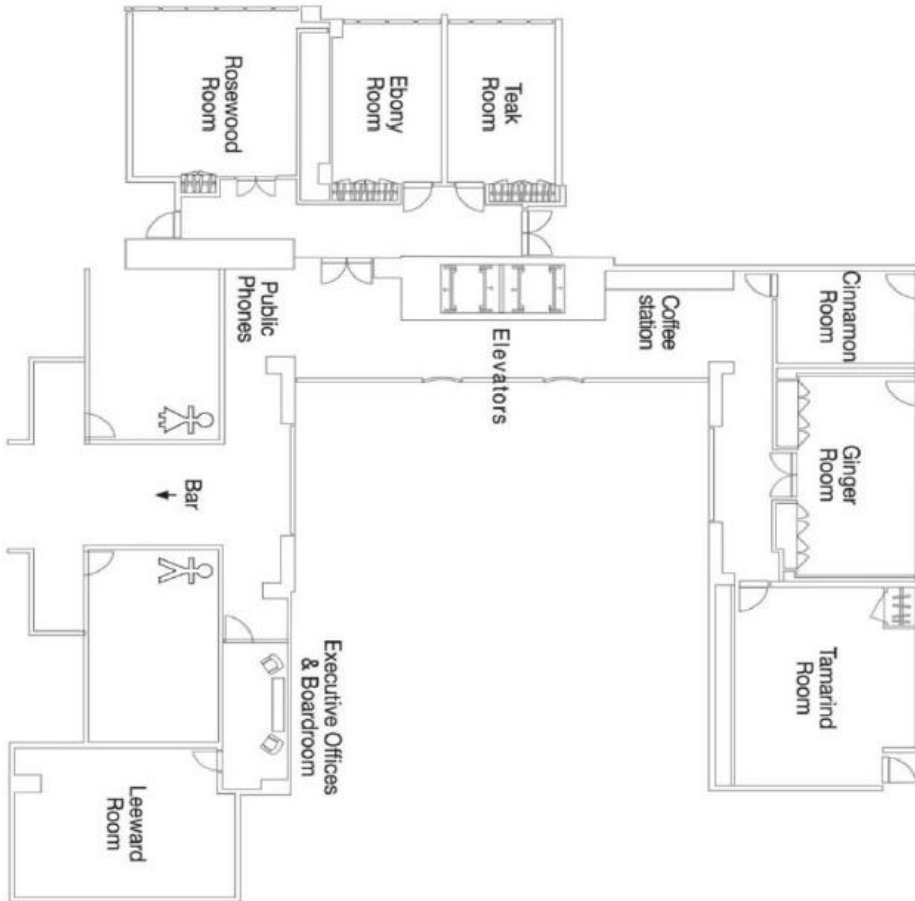

MARRIOTT
LONDON CANARY WHARF

**MEETINGS
MADE**
at MARRIOTT

FLOOR PLANS

Mezzanine Floor Level

Ground Floor Level